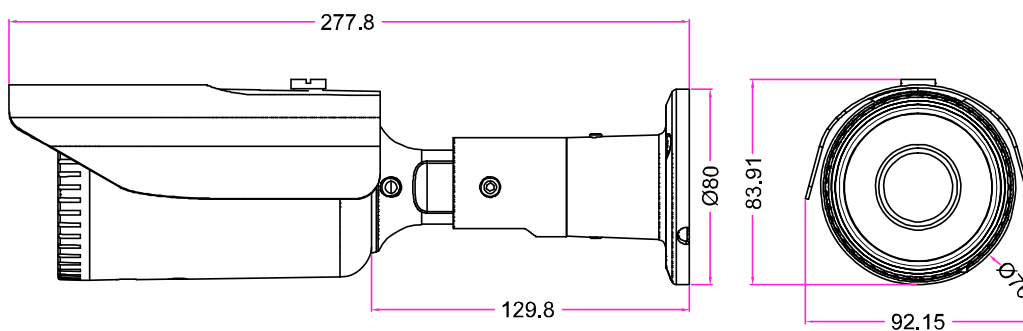

DIMENSIONS

Dimensional tolerance: ± 5mm

○ SPECIFICATIONS

■ Device	
Image Sensor	1/2.8" SONY CMOS image sensor
Max. Resolution	2592 x 1944 (5MP)
Lens	Motorized f2.8 ~ 12mm / F1.6 ~ F2.2 (Auto Focus)
Viewing Angle	Wide: 105.41° (Horizontal) / 56.45° (Vertical) / 125.12° (Diagonal) Tele: 34.5° (Horizontal) / 19.5° (Vertical) / 39.5° (Diagonal)
Min Illumination	0.001 Lux / F1.6(Wide)~F2.2(Tele), 0 Lux (IR LED ON)
Shutter Speed	AES
IR LED	4 units
IR Effective Distance**	Up to 40 meters
Day / Night	YES
WDR Mode	WDR (120dB) / DWDR
RTC (real-time clock)	NTP / Manual
Micro SD Card Slot	YES (up to 128GB)
■ Video	
Compression	H.265 / H.264 / MJPEG
Video Resolution	2592 x 1944 / 2560 x 1440 / 2048 x 1536 / 1080P / 720P / D1 / VGA / 640 x 360 / CIF
Frame Rate	25 IPS @ 2592 x 1922, 2560 x 1440 & 2048 x 1536 30 IPS @ 1920 x 1080, 1280 x 720, 640 x 480 & 320 x 240
Video Profile	High profile / Main profile / Baseline
Multiple Video Streaming	2 streams
S/N Ratio	More than 52dB (AGC off)
Image Mode	Normal / Super Starlight / Forced Frame Rate
Image Enhancement	WDR (Level 0 ~ 255) / DWDR / BLC / HLC / 2D DNR / 3D DNR
Day / Night Switch	Auto / Schedule / Manual
Forced Anti-flicker	YES
Defog	YES
White Balance	AWB
Image Orientation	Flip / Mirror
Privacy Mask	4 customized areas
Text Overlay	YES
OSD Title	Location / font size / text configurable; English & Chinese characters supported
Image Mode	Normal / Super Starlight / Forced Frame Rate
■ Audio	
Line in	YES
Line out	YES
Encoding	G711 / G711A / AAC
Audio Adjustment	Input & Output
■ Alarm & Event	
Alarm in	YES
Alarm out	YES
Detection Mode	Human (Day & Night) / Motion
Detection Schedule	YES
Motion Detection Area	1x1, 2x2, 3x3, 3x4, 4x4, 8x8, 16x16, 22x18
Human Detection Alert	Audio alert with customized mp3 audio file(s)